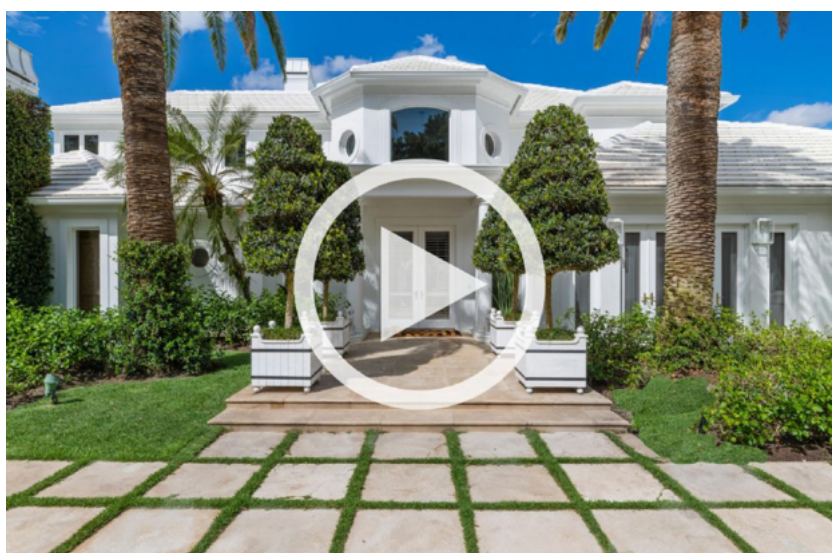

Take a Virtual Tour